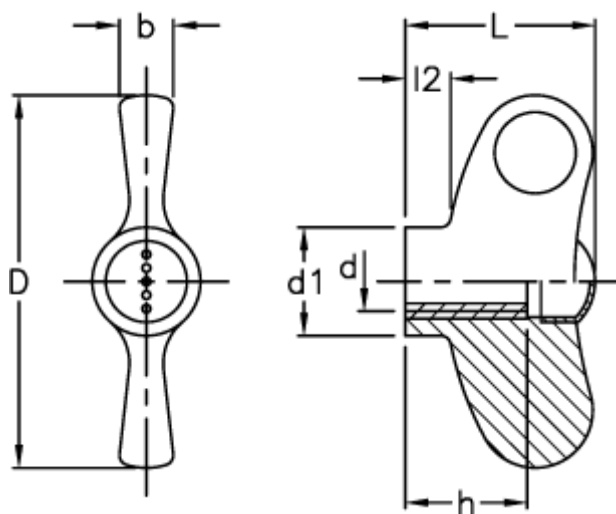

Article number: 23052232216

Description: E+G Wing nut
EWN.48 B-M6-C6, red cap

Measures

b	= 7
D	= 47
d1	= 13.5
d 6H	= M6
h	= 12
L	= 24
l2	= 5.5